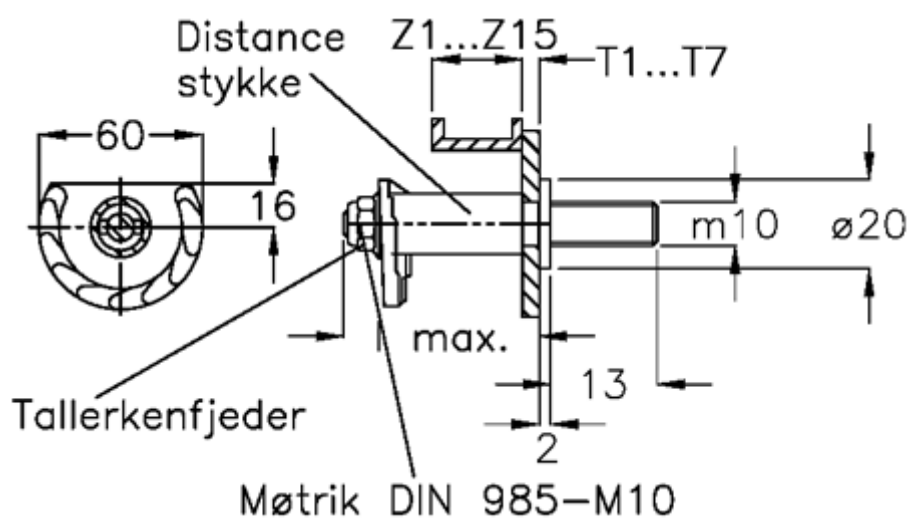

Data Sheet

Article number: 20895104

Description: E+G Door lock
GN 117-GB-T1-Z4

Measures

Cam thickness = 9-18